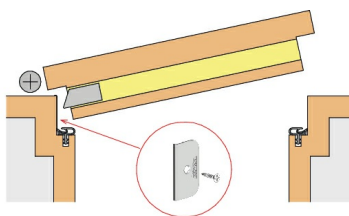

Stadi L-24/20 OS

Product image

Cross section drawing

Details

<i>Article number</i>	1-605
<i>Product description</i>	<ul style="list-style-type: none"> ↪ STADI L-24/20 OS ↪ Automatic height and level compensation ↪ Sound reduction value > 50 dB ↪ Optional set-up for Ø 10 mm standard flush bolt ↪ Optional set-up for flush bolt ↪ Optional silicone-free, self-extinguishing hard/soft profile
<i>Function</i>	hinged door
<i>Door leaf material</i>	Wood Metal

Technical data

<i>Maximum length (mm)</i>	3000
<i>Minimum length (mm)</i>	250
<i>Standard lengths (mm)</i>	750 , 900 , 1050 , 1200
<i>Reducibility</i>	150
<i>Groove width x height (mm)</i>	24 x 19
<i>Actuation</i>	Single actuation
<i>Maximum travel (mm)</i>	16
<i>Maintenance free</i>	Yes