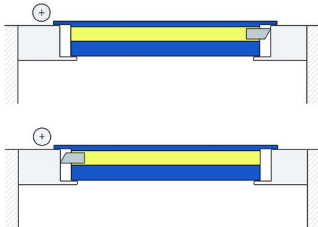

Stadi L-24/20 OS

Product image

Cross section drawing

Details

<i>Article number</i>	1-605
<i>Product description</i>	<ul style="list-style-type: none"> ↪ STADI L-24/20 OS ↪ Automatic height and level compensation ↪ Sound reduction value > 50 dB ↪ Optional set-up for Ø 10 mm standard flush bolt ↪ Optional set-up for flush bolt ↪ Optional silicone-free, self-extinguishing hard/soft profile
<i>Function</i>	hinged door
<i>Door leaf material</i>	Wood Metal

Technical data

<i>Maximum length (mm)</i>	3000
<i>Minimum length (mm)</i>	250
<i>Standard lengths (mm)</i>	750 , 900 , 1050 , 1200
<i>Reducibility</i>	150
<i>Groove width x height (mm)</i>	24 x 19
<i>Actuation</i>	Single actuation
<i>Maximum travel (mm)</i>	16
<i>Maintenance free</i>	Yes