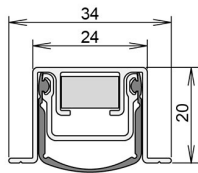

Stadi L-24/20 OS

Product image

Cross section drawing

Details

<i>Article number</i>	1-605
<i>Product description</i>	<ul style="list-style-type: none"> ↪ STADI L-24/20 OS ↪ Automatic height and level compensation ↪ Sound reduction value > 50 dB ↪ Optional set-up for Ø 10 mm standard flush bolt ↪ Optional set-up for flush bolt ↪ Optional silicone-free, self-extinguishing hard/soft profile
<i>Function</i>	hinged door
<i>Door leaf material</i>	Wood Metal

Technical data

<i>Maximum length (mm)</i>	3000
<i>Minimum length (mm)</i>	250
<i>Standard lengths (mm)</i>	750 , 900 , 1050 , 1200
<i>Reducibility</i>	150
<i>Groove width x height (mm)</i>	24 x 19
<i>Actuation</i>	Single actuation
<i>Maximum travel (mm)</i>	16
<i>Maintenance free</i>	Yes