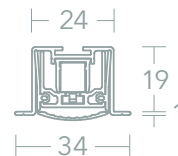

Dimensions

5 Regents Drive
Prudhoe
Northumberland
NE42 6PX

norseal.co.uk

sales@norseal.co.uk

01661 830088

Registered in Companies House Cardiff No. 04317595 VAT Reg. No. 733 9466 08